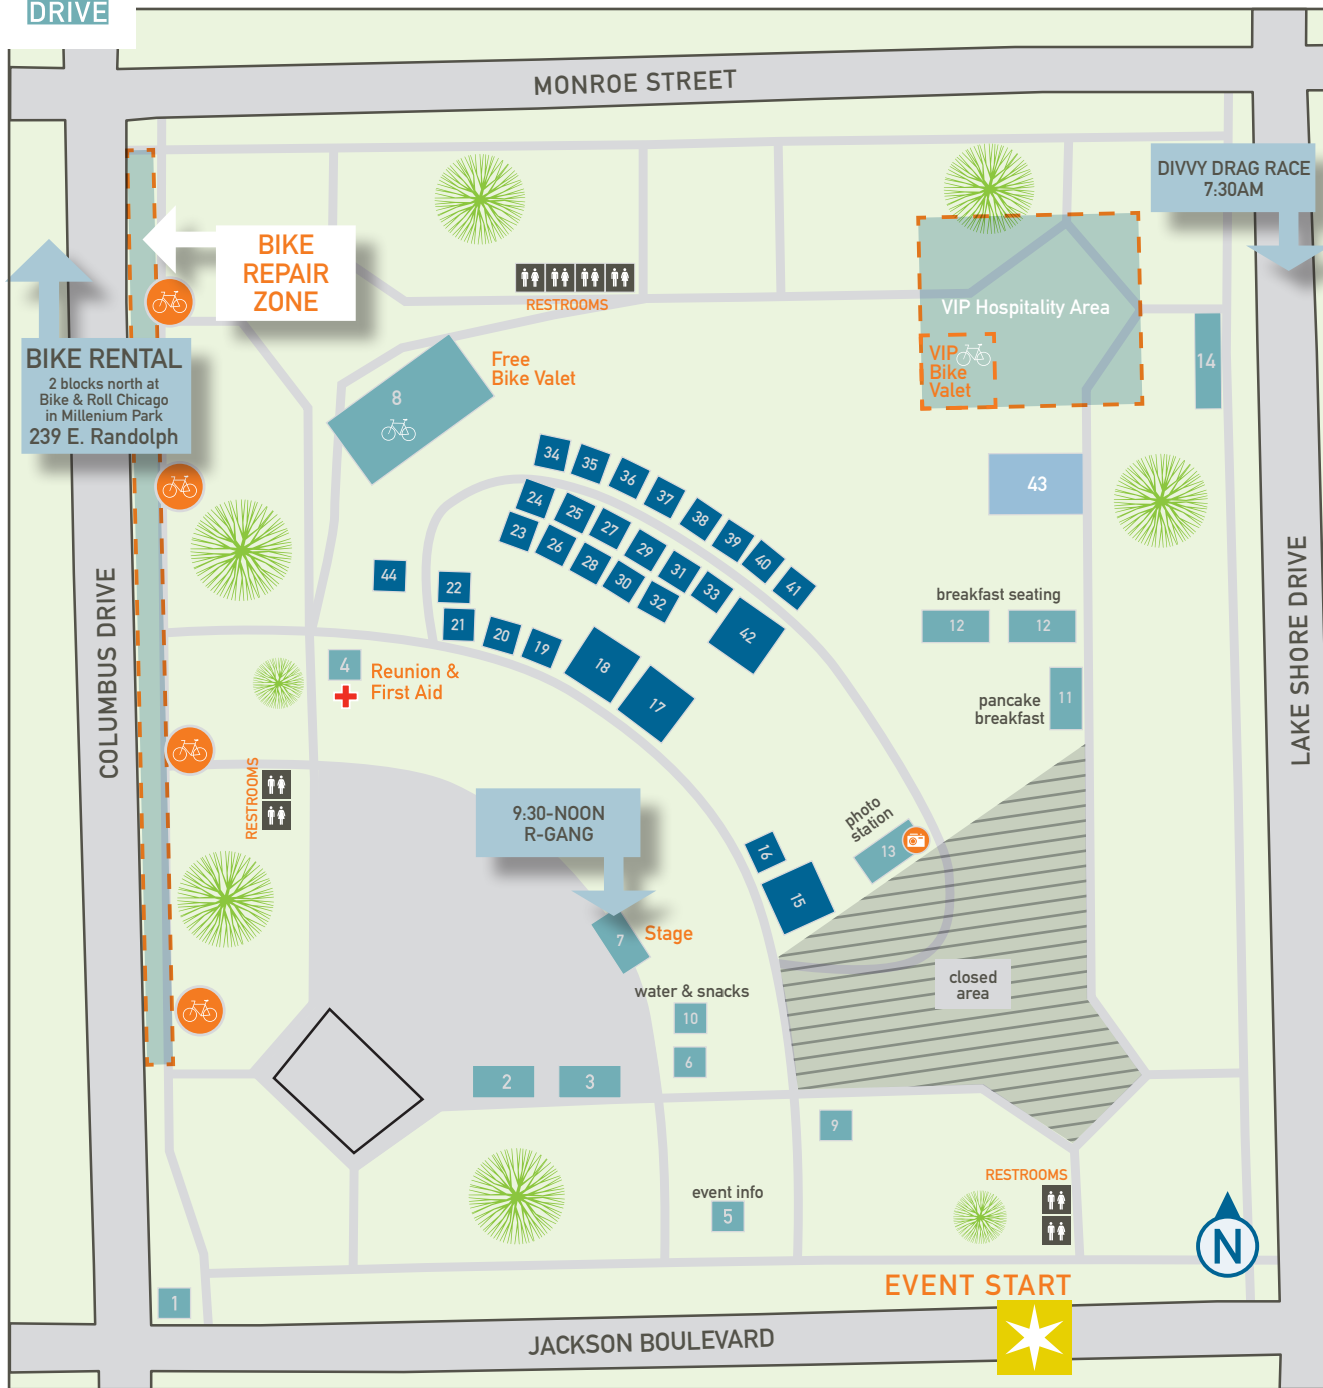

2015 FESTIVAL MAP

- 15 mb financial bank
- 17 ACTIVE TRANSPORTATION ALLIANCE
- 9 DARK MATTER COFFEE
- 20 FREEMAN KEVENIDES LAW
- 21 CLIF BAR
- 22 CLIF KIDS
- 24 DIVVY
- 25 KOZY'S CYCLERY
- 28 thechainlink.org
- 29 SRAM
- 33 WHOLE FOODS MARKET
- 35 WXRT
- 37 nuun
- 38 enterprise Car Share
- 39 ATHLETICO
- 41 Village Cycle Center
- 43 REI

DIRECTORY

NEED TO KNOW	FREE SAMPLES/FUN ACTIVITIES/THINGS TO LEARN	
1. Volunteer Check-in	15. MB Financial Bank	25. Kozy's Cyclery
2. Packet Pickup	16. Chicago Blackhawks Street Team	26. Evanston Bicycle Club
3. Event T-Shirt Pickup	17. Active Trans Membership Tent	27. Southern Illinois University Carbondale *
4. Reunion & First Aid	18. Bike the Drive T-Shirt Blow Out	28. The Chainlink *
5. Information Tent	19. Adventerra (Get your Bike the Drive jerseys & gear here!) *	29. SRAM *
6. Day-Of Registration	20. Freeman Kevenides *	30. Eight Oh Five
7. Stage	21. Clif Bar *	31. World Bicycle Relief
8. Bike Valet	22. Clif Kids *	32. Zipcar *
9. Dark Matter Coffee *	23. Chicago Bike Ambassadors	33. Whole Foods Market *
10. Water Station (refill those bottles!)	24. DIVVY *	34. National MS Society *
11. Pancake Breakfast		35. WXRT *
12. Breakfast Seating		36. The Leukemia and Lymphoma Society
13. Ultimate Photo Station		37. Nuun *
14. Spectator Section (Divvy Drag Race starts at 7:30 AM)		38. Enterprise Car Share *
		39. Athletico
		40. RAM Racing
		41. Village Cycle Center
		42. Active Trans Expo Tent
		43. REI *
		44. RE/MAX

* = FREE SAMPLES/GIVEAWAYS

Thank you to our additional sponsors!

- CHIPOTLE MEXICAN GRILL
- CHICAGO DEPARTMENT OF DCASE CULTURAL AFFAIRS & SPECIAL EVENTS
- Fairmont CHICAGO MILLENIUM PARK
- 5 CHICAGO
- SKINNY POP POPCORN